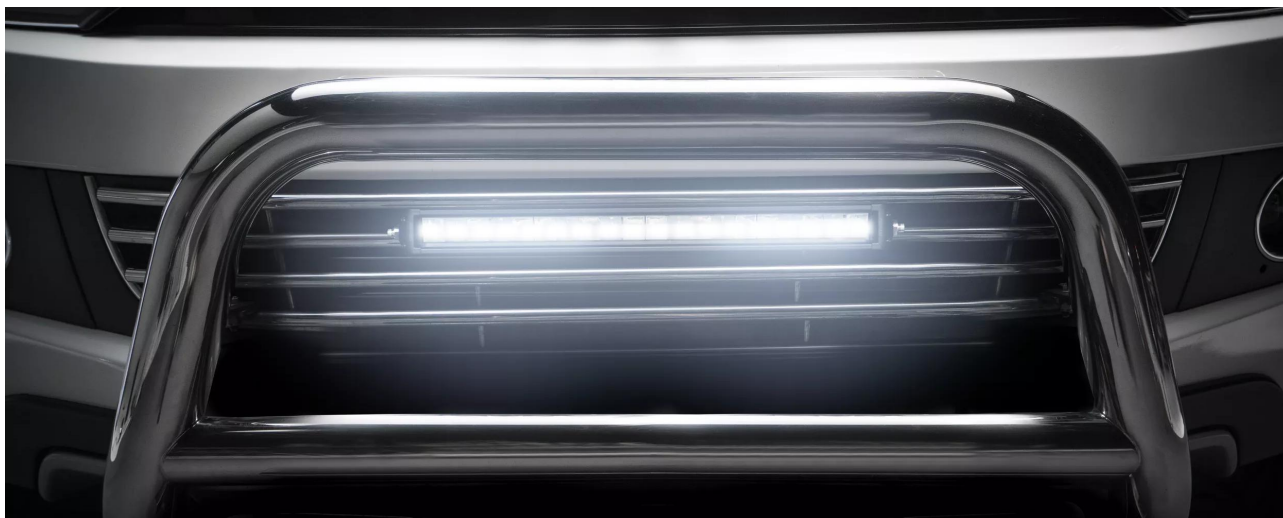

Lightbar FX500-CB SM

Higher luminosity guarantees improved safety on the road

SINGLE MOUNT CERTIFIED
(2x ECE R112)

Central and individual installation

Individual installation is possible thanks to twofold ECE certification

UP TO +440M
(1 LUX)

Lighting distance up to 440 meters

Improved far and near field illumination

COMBO BEAM

Combo Beam

Combined beam of light