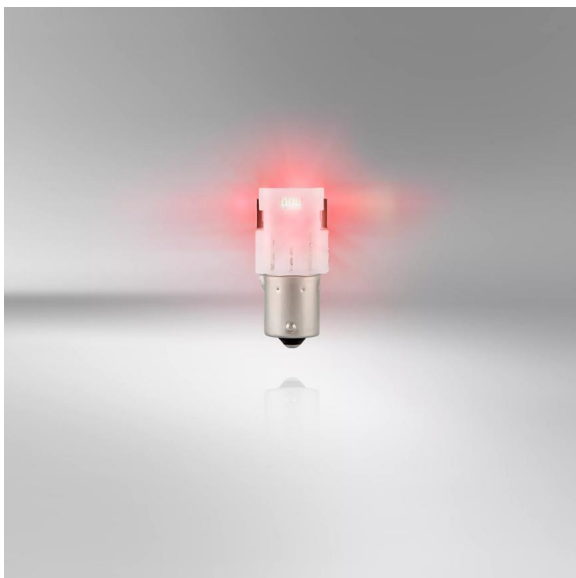

# LEDDriving SL P21W RED

Ideal replacement for any vehicle

**Suitable for various vehicle exterior applications**

Available in Red

**Replaces conventional P21W lamps**

Easy upgrade to LED technology with plug & play solutions

### Suitable LED replacement for P21W

LEDDriving SL P21W replacement lamps offer a modern and intense light. These replacement lamps are suitable for all conventional P21W lamp bases. In comparison to standard lamps, these LED retrofit lamps use up to 80% less energy. OSRAM offers a 4 year guarantee for these LEDDriving SL lamps. These products do not have ECE approval and must not be used on public roads in any exterior application. Public roads use leads to cancellation of operating license and loss of insurance coverage. Several countries forbid sale and use of these products. Please contact your local distributor for further information.