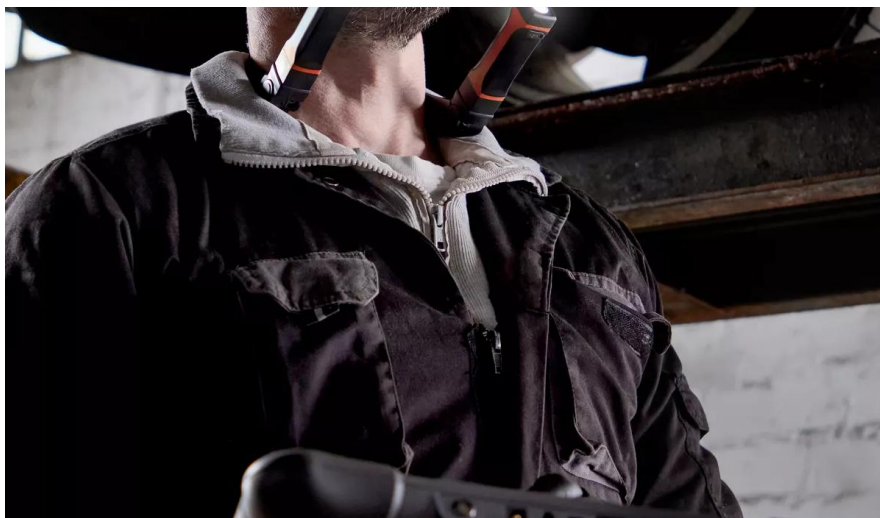

LEDinspect WEARABLE NECKLIGHT

Detachable Torches

High flexibility - can be placed around the neck, on the head, in the hand or on a magnetic surface

Up to 265 lm (high) & 130 lm (low)

Two light functions: Up to 265 lm (high) and up to 130 lm (low)

Данные о продуктовой линейке

Свет универсален

This rechargeable neck light with two individually detachable torches from OSRAM is perfect for professional and private use. With two light functions up to 265lm (high), 130lm (low) and an adjustable 90 degree angle, this offers different setting options for a variety of tasks. The LEDinspect Wearable Neck Light is particularly impressive with its great flexibility - it can be used around the neck, on the head, in the hand or on a magnetic surface. The rechargeable battery allows up to 3 hours of operation at high power or up to 4.5 hours at low power and with a charging time of only about 1.5 hours, this OSRAM lamp is also quickly ready for use again. A USB Micro B charging cable with two connections for the individual lamps to charge the lithium battery is included. In accordance with protection class IP54, this lamp has protection against the ingress of dust particles and against splashing water and has been tested for impact resistance in accordance with IK07. With a weight of only 115g and the flexible design, the product is easy to store and transport and is therefore ideal as a light for handicraft work, craft activities, car repairs and in everyday life. OSRAM also provides a 2-year guarantee* *For precise conditions please refer to: www.osram.com/am-guarantee